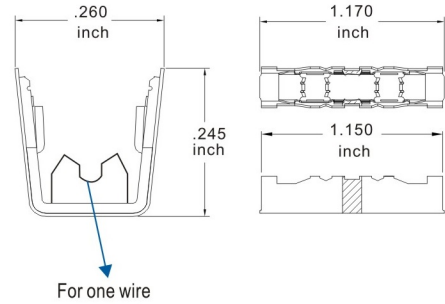

### Telephone Cable Splice

- Wire Range:0.12-0.40mm(26-22AWG)
- Insulation Outer Diameter:0.46-1.22mm
- Package:1000PCS/Plastic Box Or 1000PCS/Paper Roll
- We can supply the tool for WT-1122

### Telephone Cable Splice

- Wire Range:0.12-0.40mm(26-22AWG)
- Insulation Outer Diameter:0.46-1.22mm
- Package:1000PCS/Plastic Box Or 1000PCS/Paper Roll
- We can supply the tool for WT-1111

### Telephone Cable Splice With Jelly

- Wire Range:0.12-0.40mm(26-22AWG)
- Insulation Outer Diameter:0.46-1.22mm
- Package:1000PCS/Plastic Box Or 1000PCS/Paper Roll
- We can supply the tool for WT-1124