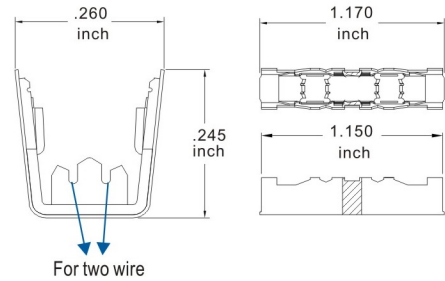

### Telephone Cable Splice

- Wire Range:0.12-0.40mm(26-22AWG)
- Insulation Outer Diameter:0.46-1.22mm
- Package:1000PCS/Plastic Box Or 1000PCS/Paper Roll
- We can supply the tool for WT-1122

### Telephone Cable Splice

- Wire Range:0.12-0.40mm(26-22AWG)
- Insulation Outer Diameter:0.46-1.22mm
- Package:1000PCS/Plastic Box Or 1000PCS/Paper Roll
- We can supply the tool for WT-1111

### Telephone Cable Splice With Jelly

- Wire Range:0.12-0.40mm(26-22AWG)
- Insulation Outer Diameter:0.46-1.22mm
- Package:1000PCS/Plastic Box Or 1000PCS/Paper Roll
- We can supply the tool for WT-1124