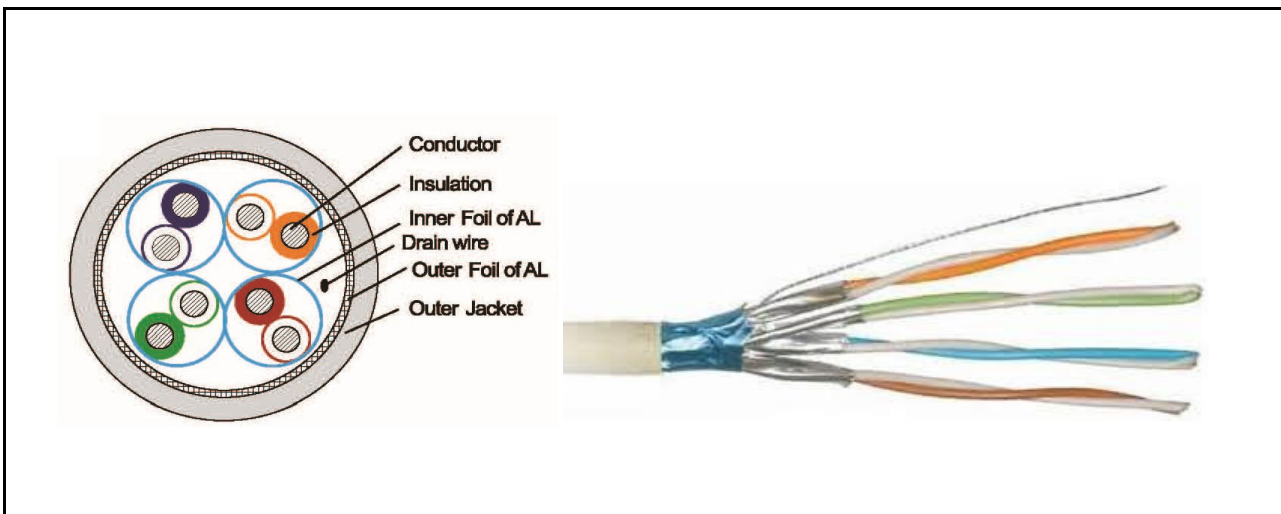

Professional CAT6A F-FTP twisted pair installation cable

N2335B-5-XX

Netway CAT6A 4 pairs F-FTP cable are manufactured and tested to ISO/IEC 11801, TIA/EIA 568B and EN 50173 Category 6 specifications. Every cord consists of 8 colour 23AWG polyethylene insulated conductors. The conductors are twisted together to form 4 pairs.

Specification

- 25 years System Warranty
- Halogen free Outer sheath
- Category 6A compliant, ISO/IEC 18001, TIA/568-C.2 , EN-50173
- AWG 23 conductor
- 500 Mhz
- Basic conductor: Soild AWG 23/1
- Total number of insulated conductors: 8 , Twisted in 4 pairs
- Color code: Blue-White, Orange-White, Green-White, Brown-White
- Individual pair shielding: Aluminium foil, providing 100% coverage
- Overall shielding: Aluminium foil , provide 100% coverage
- Storage temperature: -20°C - +60°C
- Installation temperature: 0°C - +50°C
- Operating temperrature: 20°C - +75°C
- Standard Of Flame Retardancy: IEC 60332-1-1 (1,2) (2004-07)
- Jacket color: purple
- Category: CAT6A
- Length: 500Meters
- Tinned Copper Drain wire
- Conductor Dia. (mm) 1/0.4
- Insulation FMPE
- Average Thickness(mm) 0.4
- Insulation Dia.(±0.05mm) 1.35