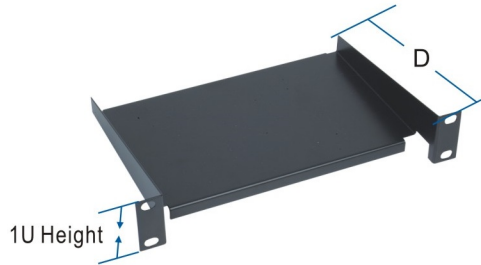

19 Inch Metal Shelf

Item No

Description

N-2114A

2U 19 Inch Metal Shelf (Depth:280mm)

N-2114B

2U 19 Inch Metal Shelf (Depth:400mm)

N-2114C

1U 19 Inch Metal Shelf (Depth:280mm)

N-2114D

1U 19 Inch Metal Shelf (Depth:400mm)

10 Inch Metal Shelf

Item No

Description

N-2232

10 Inch Metal Shelf (Depth:160mm)

1U 19 Inch Metal Shelf (Depth:280mm)

N-2114D

1U 19 Inch Metal Shelf (Depth:400mm)

Silver colour or blackcolour of Aluminum- alloy Side frame

Silver colour or blackcolour of Aluminum- alloy Side frame

Over-current protector Switch